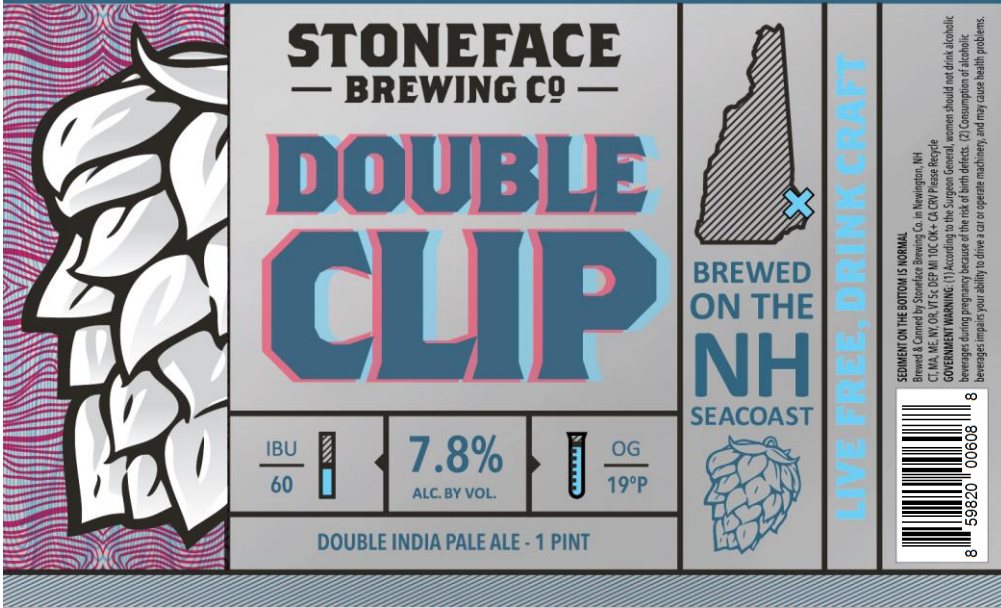

# DOUBLE CLIP

2x IPA

7.8%  
ABV

LIVE FREE, DRINK CRAFT | BREWED ON THE SEACOAST IN NEWINGTON, NH | STONEFACEBREWING.COM

A big, juicy, New England style double IPA that takes Full Clip over the edge with a bigger, bolder hop profile. The result is a hazy, flavorful IPA with a very soft mouthfeel.